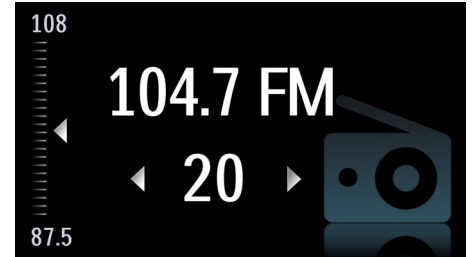

Digital tuning with presets

Simply tune into the station that you want to preset, press and hold the preset button to memorize the frequency. With preset radio stations that can be stored, you can quickly access your favorite radio station without having to manually tune the frequencies each time.