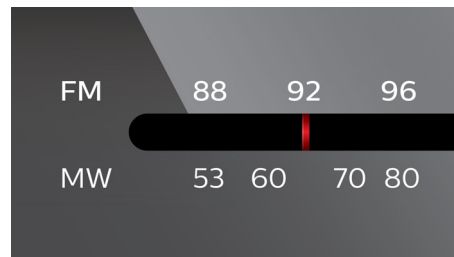

FM/MW tuner

FM/MW (AM) stereo tuner

Line-in connection

MP3 line-in connectivity allows direct playback of MP3 content via your audio system. By simply connecting your portable MP3 player to the audio system via its built-in line-in jack, you can enjoy superb sound quality while playing your favourite music from your portable MP3 player.

Specifications

Audio playback

- Playback media: CD, CD-R, CD-RW
- Disc playback modes: fast forward/reverse, next/previous track search, repeat/shuffle/programme

Tuner/Reception/Transmission

- Tuner bands: FM, MW
- Antenna: FM antenna

Sound

- Sound enhancement: Dynamic Bass Boost
- Sound system: stereo
- Volume control: rotary (analogue)
- Output power: 2 x 1 W RMS

Loudspeakers

- No. of built-in speakers: 2
- Speaker grille finishing: metal

Connectivity

- MP3 Link: 3.5 mm stereo line in

Power

- Battery type: C size (LR14)
- Battery voltage: 1.5 V
- Number of batteries: 6
- Power type: AC Input

Accessories

- Cables/Connection: power cord
- Others: User Manual
- Warranty: Warranty Certificate

Convenience

- Loader type: top

Dimensions

- Gross weight: 2.1 kg
- Packaging depth: 264 mm
- Packaging height: 155 mm
- Packaging width: 284 mm
- Weight: 1.7 kg
- Main unit depth: 245 mm
- Main unit height: 123 mm
- Main unit width: 262 mm

Issue date 2015-01-22

Version: 1.0.12

12 NC: 8670 000 37846
EAN: 87 12581 40254 9

© 2015 Koninklijke Philips N.V.
All Rights reserved.

Specifications are subject to change without notice.
Trademarks are the property of Koninklijke Philips N.V.
or their respective owners.

www.philips.com