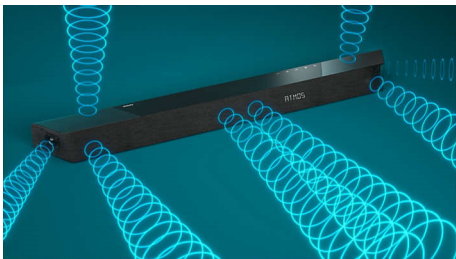

Wider soundstage

Widen the sound! Two extra tweeter speakers at either end of the soundbar broaden the audio

to give you a clear separation of instruments. Pick them out easily and hear every instrument in the orchestra like you're really in the hall!