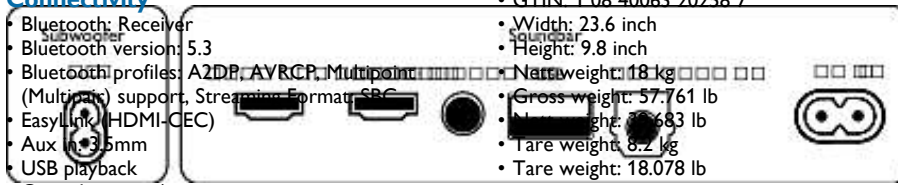

Accessories

- Included accessories: Remote Control (with battery), Power cord, Wall mount bracket, Quick start guide, World Wide Warranty leaflet

Design

- Color: Black
- Wall mountable

Dimensions

- Main Unit (W x H x D): 940 x 65 x 106 mm
- Main Unit Weight: 3 kg
- Subwoofer (W x H x D): 190 x 410 x 309 mm
- Subwoofer Weight: 6 kg