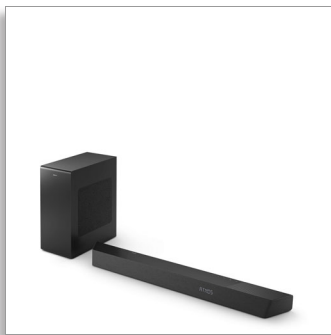

Philips
Soundbar 3.1.2 with
wireless subwoofer

720W max. Wireless subwoofer

Dolby Atmos. Cinema Experience
Play-Fi. Home Sound Made Easy
Connects with voice assistants

TAB8907

Breathtaking cinema sound at home

This incredible 3.1.2 channel soundbar with wirelessly connecting subwoofer bring you a revolutionary home cinema experience. Dedicated center-channel speakers provide great vocal clarity and Dolby Atmos delivers immersive surround sound.

PHILIPS

Soundbar 3.1.2 with wireless subwoofer
720W max. Wireless subwoofer Dolby Atmos. Cinema Experience, Play-Fi. Home Sound Made Easy, Connects with voice assistants

Highlights

3.1.2 channels. 720W max power

This soundbar brings max 720W (360W RMS at 10% THD) of powerful and rich sound to everything you watch. 3.1.2 channels fill any room with spellbinding soundtracks, thunderous effects, and crystal-clear dialogue. The wireless subwoofer adds impact to every explosion and every beat.