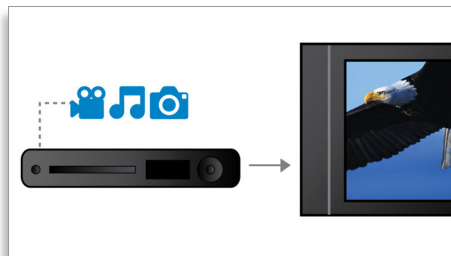

Plays it all

Play virtually any media format you want - whether they are WMV, DivX, MP3s or JPEGs.

Experience the unbeatable convenience of great playability and the luxury of sharing media files on your TV or home theatre system - in the comfort of your living room.