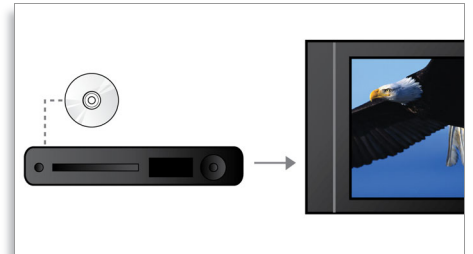

Plays it all

Play virtually any disc you want - whether they are CDs, (S)VCDs, DVDs, DVD+R, DVD-R, DVD+RW, DVD-RW or DVD+R DL. Experience unbeatable flexibility and the convenience of playing all your discs on the one device.