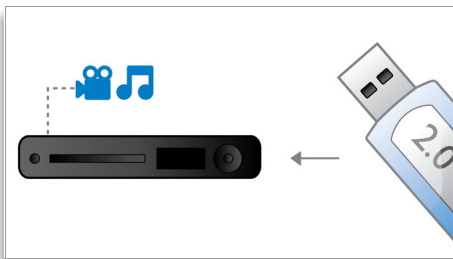

Hi-Speed USB 2.0 Link

The Universal Serial Bus or USB is a protocol standard that is conveniently used to link PCs, peripherals and consumer electronic equipment. Hi-Speed USB devices have a data transfer rate of up to 480 Mbps - up from the 12 Mbps in original USB ones. With Hi-Speed USB 2.0 Link, all you have to do is plug in your USB device, select the movie, music or photo and play away.