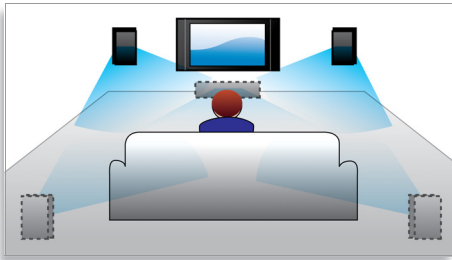

PHILIPS
sense and simplicity

Highlights

Dolby Virtual Speaker

Dolby Virtual Speaker is a sophisticated audio virtualization technology that produces rich and immersive surround sound from a two-speaker system. Highly advanced spatial algorithms faithfully replicate the sonic characteristics that occur in an ideal 5.1-channel environment. DVD playback is enhanced by expanding the 2-channel environment. When combined with Dolby Pro Logic II processing, any high quality stereo source is transformed into true-to-life, multi-channel surround sound. No need to purchase extra speakers, wires or speaker stands to appreciate room-filling sound.

HDMI 1080p

HDMI 1080p upscaling delivers images that are crystal clear. Movies in standard definition can now be enjoyed in true high definition resolution - ensuring more details and more true-to-life pictures. Progressive Scan (represented by "p" in "1080p") eliminates the line structure prevalent on TV screens, again ensuring relentlessly sharp images. To top it off, HDMI makes a direct digital connection that can carry uncompressed digital HD video as well as digital multichannel audio, without conversions to analog - delivering perfect picture and sound quality, completely free from noise.