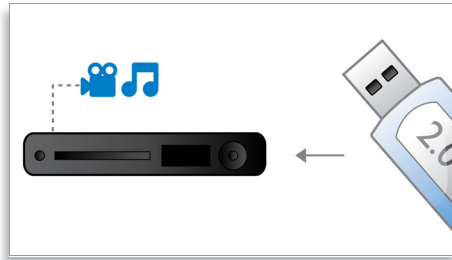

Hi-Speed USB 2.0 Link

The Universal Serial Bus or USB is a protocol standard that is conveniently used to link PCs, peripherals and consumer electronic equipment. Hi-Speed USB devices have a data transfer rate of up to 480 Mbps - up from the 12 Mbps in original USB ones. With Hi-Speed USB 2.0 Link, all you have to do is plug in your USB device, select the movie, music or photo and play away.