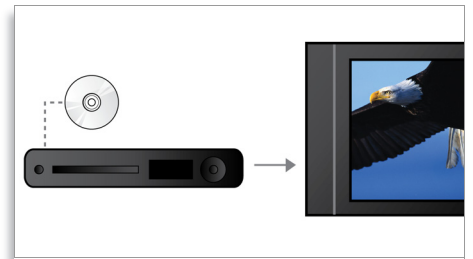

Plays it all

Play virtually any disc you want - whether they be CDs, (S)VCDs, DVDs, DVD+R, DVD-R, DVD+RW, DVD-RW or DVD+R DL. Experience unbeatable flexibility and the convenience of playing all your discs on the one device.