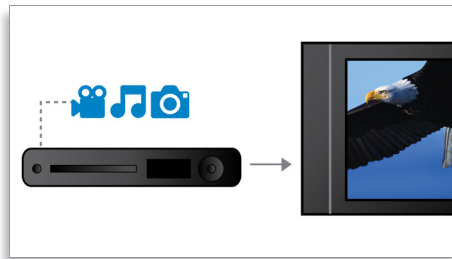

Plays it all

Play virtually any media format you want - whether they be WMV, DivX, MP3s or JPEGs. Experience the unbeatable convenience of great playability, and the luxury of sharing media files on your TV or home theater system - in the comfort of your living room.