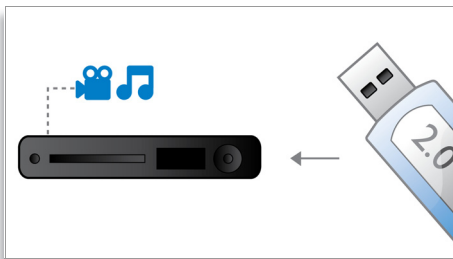

Hi-Speed USB 2.0 Link

The Universal Serial Bus or USB is a protocol standard that is conveniently used to link PCs, peripherals and consumer electronic equipment. Hi-Speed USB devices have a data transfer rate of up to 480 Mbps - up from the 12 Mbps in original USB ones. With Hi-Speed USB 2.0 Link, all you have to do is plug in your USB device, select the movie, music or photo and play away.