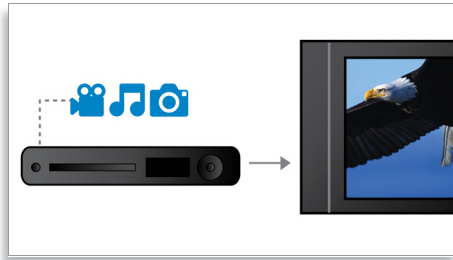

Plays it all

Play virtually any media format you want - whether they are WMV, DivX, MP3s or JPEGs. Experience the unbeatable convenience of great playability and the luxury of sharing media files on your TV or home theatre system - in the comfort of your living room.