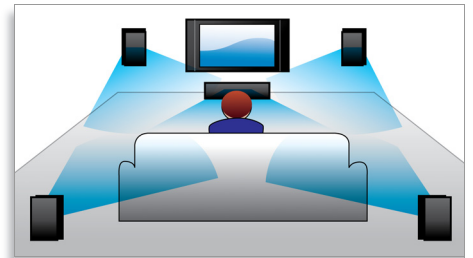

Dolby Digital and Pro Logic II

A built-in Dolby Digital decoder eliminates the need for an external decoder by processing all six channels of audio information to provide a surround sound experience and an astoundingly natural sense of ambience and dynamic realism. Dolby Pro Logic II provides five channels of surround processing from any stereo source.

Floor standing speakers

Floor standing speakers for freedom of placement