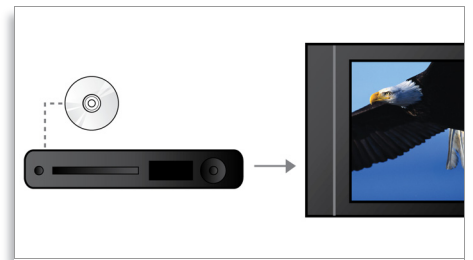

Plays it all

Play virtually any disc you want - whether they are CDs, (S)VCDs, DVDs, DVD+R, DVD-R, DVD+RW, DVD-RW or DVD+R DL. Experience unbeatable flexibility and the convenience of playing all your discs on the one device.