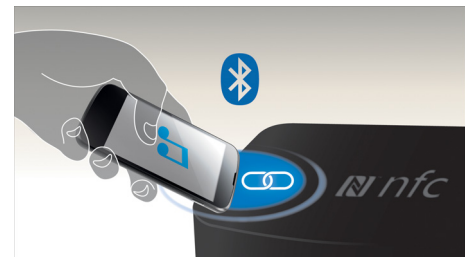

Bluetooth wireless streaming

Bluetooth wireless music streaming from your music devices

NFC technology

Pair Bluetooth devices easily with one-touch NFC (Near Field Communications) technology. Just tap the NFC enabled smartphone or tablet on the NFC area of a speaker to turn the speaker on, start Bluetooth pairing, and begin streaming music.