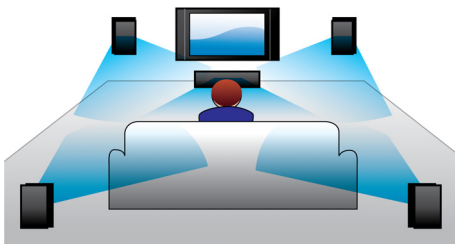

PHILIPS

Highlights

1000W RMS power

1000W RMS power delivers great sound for movies and music

Dolby TrueHD and DTS-HD

Dolby TrueHD and DTS-HD Master Audio deliver the finest sound from your Blu-ray Discs. Audio reproduced is virtually indistinguishable from the studio master, so you hear what the creators intended for you to hear. Dolby TrueHD and DTS-HD Master Audio Essential complete your high definition entertainment experience.