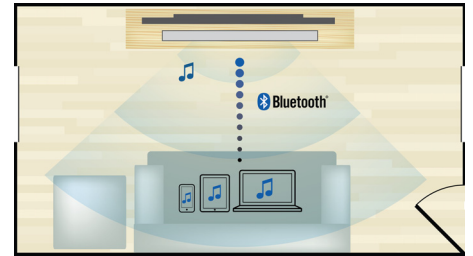

Bluetooth wireless streaming

Bluetooth wireless music streaming from your music devices