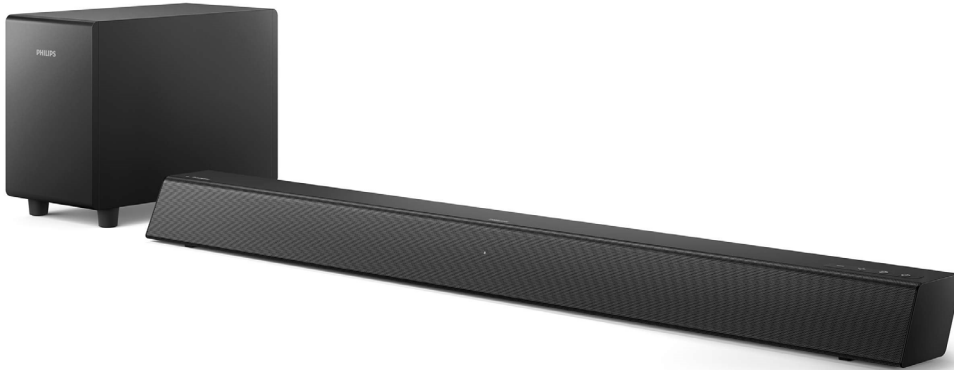

Philips
Soundbar speaker

2.1 CH wireless subwoofer
Bluetooth®
HDMI ARC

TAB5305

Step up your TV sound

Hear more. Love more. This soundbar and wireless subwoofer take your TV audio up a level, delivering clearer sound and deeper bass. With Bluetooth, audio-in, and optical inputs, you can liberate your music too.

Clearer. Louder. Deeper.

- 2.1 channels. Wireless subwoofer for deeper bass
- 3 sound modes optimize sound for what you're watching
- Robust metal grille for clear sound

Music and movies

- Audio-in. Optical in. Bluetooth
- Connect your favorite sources for bigger sound
- HDMI ARC. Control the soundbar with your TV remote

See it. Hear it. Love it.

- Integrated wall brackets
- Place on your TV table, the wall, or any flat surface
- Distinctive geometric design. Easy placement
- Soundbar dimensions: 900x91x65.5 mm
- Subwoofer dimensions: 149.5x225x267 mm

PHILIPS

Soundbar speaker
2.1 CH wireless subwoofer Bluetooth®, HDMI ARC

TAB5305/98

Highlights

2.1 channels

The crackle of laser fire. The roar of a crowd. 2.1 channels bring new levels of sound to your favorite movies and shows. The compact wireless subwoofer delivers satisfying bass. Explosions will rumble. Music sounds fuller.