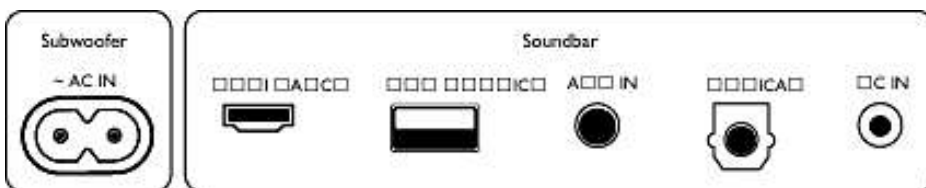

Supported Audio Formats

- Bluetooth: SBC
- HDMI ARC: LPCM 2ch
- Optical: LPCM 2ch

Outer Carton

- Length: 98.3 cm
- Number of consumer packagings: 2
- Width: 55.5 cm
- Gross weight: 13.44 kg
- Height: 24.6 cm
- GTIN: 1 48 95229 11084 4
- Nett weight: 7.96 kg
- Tare weight: 5.48 kg

Convenience

- Remote Control
- Night mode: No

Compatibility

- Smartphone/tablet APP control: No

Power

- Power LED indicator
- Subwoofer power consumption: 20 W
- Main unit power supply: 100-240V AC, 50/60 Hz
- Subwoofer power supply: 100-240V AC, 50/60 Hz
- Subwoofer standby power: < 2 W
- Main unit standby power: < 0.5 W
- Auto standby

Packaging dimensions

- Height: 21.7 cm
- Packaging type: Box
- Type of shelf placement: Laying
- Width: 96.2 cm
- Depth: 37.6 cm
- Number of products included: 1
- EAN: 48 95229 11084 7
- Gross weight: 5.97 kg
- Nett weight: 3.98 kg
- Tare weight: 1.99 kg

Accessories

- Included accessories: Power adapter, Power cord, Remote Control, 2 x AAA Batteries, Wall mount bracket, Quick start guide, Warranty Card

Design

- Color: Black
- Wall mountable

Dimensions

- Main Unit (W x H x D): 900 x 65.5 x 91 mm
- Main Unit Weight: 1.53 kg
- Subwoofer (W x H x D): 150 x 225 x 267 mm
- Subwoofer Weight: 2.1 kg

Video

- 3D pass-through: No

Issue date 2024-05-02

Version: 7.7.1

EAN: 48 95229 11084 7

© 2024 Koninklijke Philips N.V.
All Rights reserved.

Specifications are subject to change without notice.
Trademarks are the property of Koninklijke Philips N.V.
or their respective owners.

www.philips.com

* The terms HDMI, HDMI High-Definition Multimedia Interface, HDMI Trade dress and the HDMI Logos are trademarks or registered trademarks of HDMI Licensing Administrator, Inc.