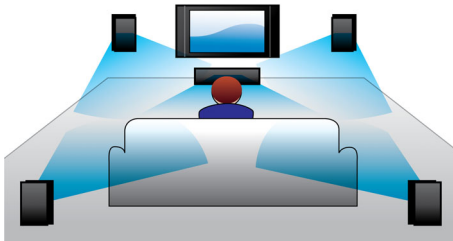

Designed to enhance your cinema at home

- Modern design to complement your home environment

PHILIPS

Highlights

Double Bass Sound

Powerful speakers with a bass-reflex system and double bass pipes enhance the lower frequencies and deliver rock-solid, deep bass sounds. You'll be able to hear the lowest murmur or the deepest roar.

Dolby Digital

Because Dolby Digital standards, the world's leading digital multi-channel audio standards, make use of the way the human ear naturally processes sound, you experience superb quality surround sound audio with realistic spatial cues.

HDMI for HD movies

HDMI is a direct digital connection that can carry digital HD video as well as digital multichannel audio. By eliminating the conversion to analogue signals it delivers perfect picture and sound quality, completely free from noise. Movies in standard definition can now be enjoyed in true high definition resolution—ensuring more details and more true-to-life pictures.