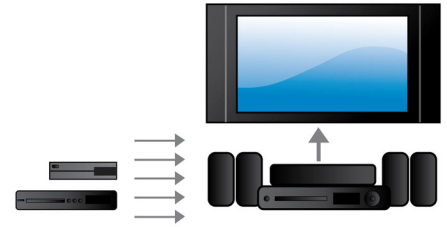

HDMI x 2

Enjoy larger-than-life 3D playback and crystal-clear 5.1 or 7.1 audio by simply plugging our player's audio HDMI x 2 output to the connection in your non-3D AV receiver.

Dolby TrueHD digital plus

Dolby TrueHD Digital Plus delivers the finest sound from your home theater. Audio reproduced is virtually indistinguishable from the studio master, so you hear what the creators intended for you to hear. Dolby TrueHD completes your high definition entertainment experience.