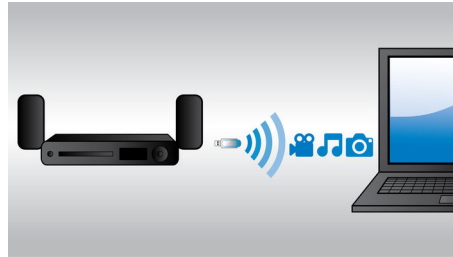

## Full HD 3D Blu-ray

Be enthralled by 3D movies in your own living room on a Full HD 3D TV. Active 3D uses the latest generation of fast switching displays for real life depth and realism in full 1080x1920 HD resolution. By watching these images through special glasses with right and left lenses that are timed to open and close in synchrony with alternating images, the full HD 3D viewing experience is created in your home cinema. Premium 3D movie releases on Blu-ray offer a wide, high quality selection of content. Blu-ray also delivers uncompressed surround sound for an unbelievably real audio experience.

## Built-in WiFi

Thanks to built-in WiFi, by simply connecting your home theater directly to your home network, you can experience a rich selection of popular online services. You can enjoy some of the best websites offering movies, pictures, infotainment and other online contents tailored to fit your TV screen.