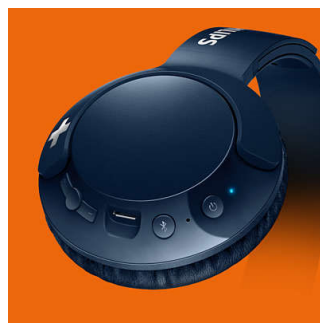

True comfort

- Adjustable earshells and headband for optimal comfort
- Control calls, music and volume with ear-shell switches
- Soft ear cushions for long-wearing comfort
- Flat folding design for easy portability
- Convenient hands-free calling

Adjustable fit

Designed for optimal fit, BASS+ headphones feature swiveling earshells and an adjustable headband to ensure a great fit for all wearers.

Big, bold bass

This is big, powerful bass that lets you really feel the beat. Don't let the sleek design fool you – specially tuned drivers and bass vents produce ultra-low end frequencies to create a unique BASS+ sound signature.

Bluetooth

Easily pair your headphones with any Bluetooth device for wireless music.

Button controls

Button controls on the right ear shell enable you to control music and calls with a press.

Flat folding

With their flat folding design, BASS+ headphones are easy to fold and store away, making them your ideal travel companion.