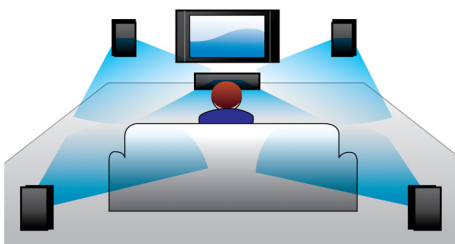

Dolby TrueHD and DTS-HD

Dolby TrueHD and DTS-HD Master Audio Essential deliver the finest sound from your Blu-ray Discs. Audio reproduced is virtually indistinguishable from the studio master, so you hear what the creators intended for you to hear. Dolby TrueHD and DTS-HD Master Audio Essential complete your high definition entertainment experience.