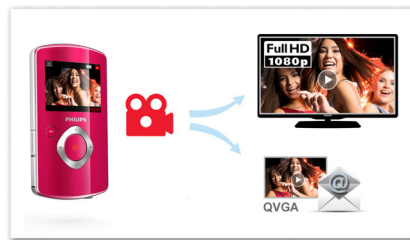

Dual format recording

Full HD videos are great for watching on HD TVs. But should you want to email the video or share it online, the large HD file will have to be compressed and converted into an email-friendly format. Your camcorder takes away that hassle by offering dual format recording. Turn the feature on and your videos are recorded in two formats simultaneously – full HD (1080p) and email-friendly QVGA (240p) formats. This lets you enjoy your videos to the fullest on your HD TV, and gives you a format you can immediately share electronically.