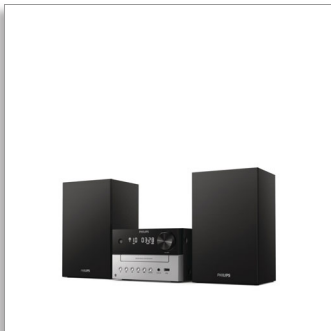

Philips
Micro Music System

Bluetooth®

CD, MP3-CD, USB, FM
USB port for charging
18W

TAM3205

Ready for the sounds you love

Hear more from every podcast and playlist you stream. Rediscover your CD collection or tune in to the radio. This classic looking micro system sounds great in smaller rooms, and you can connect other sources via USB or audio-in.

Great sound for your music

- Classic design
- Bass-reflex loudspeakers. Richer low tones
- 3" woofer. 18 W maximum output power
- Digital Sound Control. Choose a preset sound style

From CD classics to streaming

- All your music
- CD player. Digital FM radio with 10 presets. Audio-in
- USB port. Connect a legacy source or charge a mobile
- Bluetooth. Stream music, podcasts, and more

Fill the room with tunes

- At home in your home
- AC-powered. Remote control
- Main unit dimensions: 180x121x247 mm
- Speaker dimensions: 150x238x125 mm

Convenience

- Clock: On main display, 24/12 hour display
- Display type: LED display
- Loader type: tray
- Alarms: Yes, Buzzer, FM, CD
- No. of alarms: 1
- Sleep timer
- Remote Control

Design

- System components: Main control unit, Speakers
- Wall mountable: No