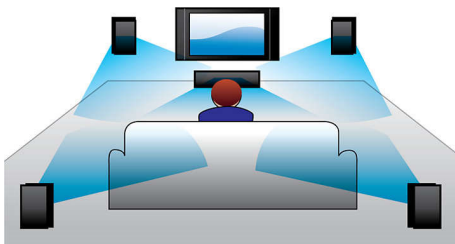

PHILIPS

Highlights

300 W RMS power

300 W RMS power delivers great sound for movies and music

Dolby Digital

Because Dolby Digital standards, the world's leading digital multi-channel audio standards, make use of the way the human ear naturally processes sound, you experience superb quality surround sound audio with realistic spatial cues.

Audio in

Audio-in allows you to easily play your music directly from your iPod/iPhone/iPad, MP3 player or laptop via a simple connection to your home cinema. Simply connect your audio device to the Audio-in jack to enjoy your music

with the superior sound quality of the Philips home cinema system.

EasyLink

EasyLink lets you control multiple devices like DVD players, Blu-ray players, soundbar speakers, Home theatre systems and TVs etc. with one remote. It uses HDMI CEC industry-standard protocol to share functionality between devices through the HDMI cable. With one touch of a button, you can operate all your connected HDMI CEC-enabled equipment simultaneously. Functions like standby and play can now be carried out with absolute ease.

HDMI for HD movies

HDMI is a direct digital connection that can carry digital HD video as well as digital multichannel audio. By eliminating the conversion to analogue signals it delivers perfect picture and sound quality, completely free from noise. Movies in standard definition can now be enjoyed in true high definition resolution—ensuring more details and more true-to-life pictures.