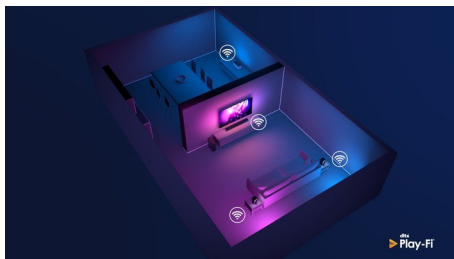

Multi-room audio and Ambilight

- DTS Play-Fi. High-quality multi-room audio
- Rich sound in any room. Perfect synching between rooms
- Built-in LED light. Works with Philips Ambilight TV
- 2x 3.5" woofers, 2x 1" tweeters, 80 W output power
- Two passive radiators for powerful bass

- Multi-room setup via Philips Sound or Play-Fi app
- Boost the sound of your smart assistant speakers
- Connects to your favorite voice assistant-enabled devices

PHILIPS

Highlights

Play-Fi. Multi-room and more

This wireless speaker is DTS Play-Fi compatible, so you can easily sync with other Play-Fi-compatible speakers for multi-room audio. If your soundbar supports Play-Fi Surround, you can even make this speaker part of a true surround-sound setup on movie night.

Rich sound in any room

Two woofers, two passive radiators, and two tweeters combine to give you room-filling sound with powerful bass and sparkling treble. Wi-Fi streaming gives you the highest-quality signal, and ensures the audio syncs perfectly between speakers, or rooms.