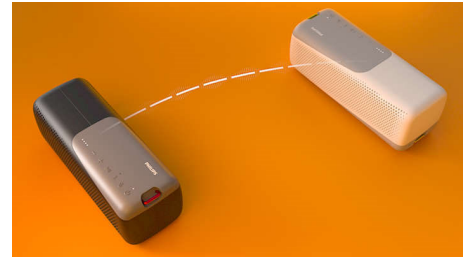

## IP67 dust/water protection

From the trail to the beach to the pool—an IP67 rating ensures this speaker can go anywhere. The detachable lanyard makes carrying easy, and a Bluetooth range of up to 20 m means you won't miss a beat. Even if your phone is a long way from the speaker.

## Bluetooth multipoint

Mix and match your workout playlists! With Bluetooth multipoint connectivity, you can connect up to two smart devices to this speaker simultaneously—and take turns pumping up the tunes. If a call comes in, the built-in mic lets you take it without disconnecting your phone from the speaker.

## Easy control

Buttons on the speaker's outer case let you control volume, music playback, stereo pairing, and Bluetooth. Want to tell your phone to play a certain song? Press and hold the play/pause button to talk to your voice assistant.