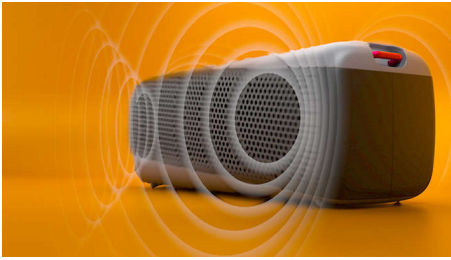

Wireless speaker
IP67 dust/water protection Big sound, Built-in mic for calls, Up to 24 hours of music

TAS7807W/00

Highlights

Big sound

From parks to campsites—bring the music you love wherever you go! Two 70 mm woofers and two tweeters give you big, clear sound, and this speaker looks awesome too. Want to rock even harder? Pair two speakers for party-starting stereo.