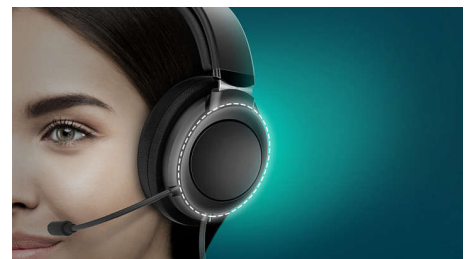

Lightweight

Available in stylish matte colorways, these on-ear headphones boast a cushioned headband that's so light you'll barely feel it. The soft ear cups are clearly marked for left/right ears, and can be angled until they feel just right.

Flat-fold design

Roll with the bass. The ear cups fold flat and swivel inward, for easy storage in your pocket or bag. Just fold them up and you're ready to go.

Inline remote.

Take a call. Pause your playlist. All without touching your smartphone. The angled connector helps keep your headphones plugged in to your smart device—handy if your phone is in your pocket.

-

Angled connector. Keeps your headphones plugged in

Eye-catching matte colorways

Eye-catching matte colorways

Great sound isolation from the

Great sound isolation from the closed-back design

Powerful 32 mm neodymium drive