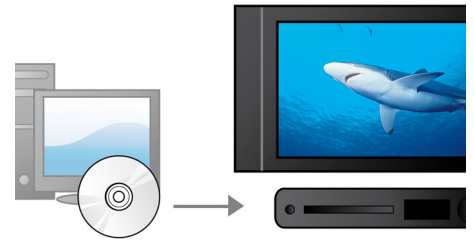

DivX Certified

With DivX support, you are able to enjoy DivX encoded videos in the comfort of your living room. The DivX media format is an MPEG4-based video compression technology that enables you to save large files like movies, trailers and music videos on media like CD-R/RW, and DVD recordable discs.