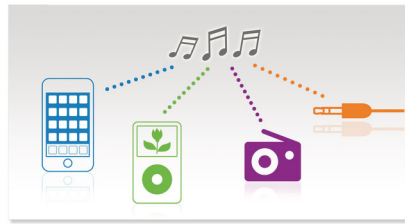

Digital FM radio

Digital Radio is, on top of FM analog transmission, a new way of broadcasting radio via a network of terrestrial transmitters. It provides listeners with more choices and information delivered in clear, crackle-free sound quality. The technology allows the receiver to lock on to the strongest signal it can be find. With digital stations there are no frequencies to remember, and sets are tuned by station name, so there is no returning on the move.

Music from multiple sources

Enjoy music from multiple sources

MicroSD card

Simply load the card with the desired content, plug it into your player – and never have to worry about running out of entertainment choices again.