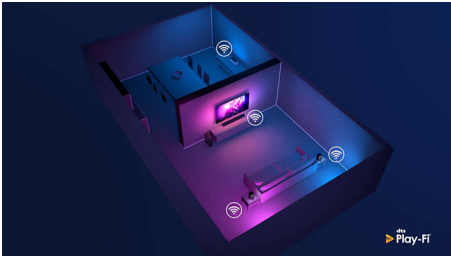

At home in your home

- Boost the sound of your smart assistant speakers
- Multi-room setup via Philips Sound or Play-Fi app
- Connects to your favourite voice assistant-enabled devices

PHILIPS

Wireless home speaker

Wi-Fi. Multi-room audio DTS Play-Fi compatible, Connects with voice assistants, Built-in LED

TAW6505/10

Highlights

Play-Fi. Multi-room and more

This wireless speaker is DTS Play-Fi compatible, so you can easily sync with other Play-Fi-compatible speakers for multi-room audio. If your soundbar supports Play-Fi Surround, you can even make this speaker part of a true surround-sound setup on movie night.

Rich sound in any room

Two woofers, two passive radiators and two tweeters combine to give you room-filling sound with powerful bass and sparkling treble. Wi-Fi streaming gives you the highest-quality signal and ensures that the audio syncs perfectly between speakers or rooms.