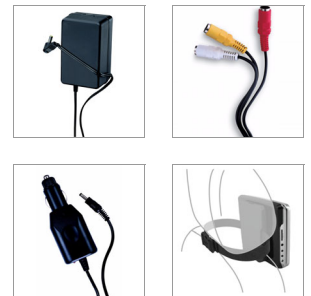

## Movies that travel with you

Enjoy your movies anytime, anywhere! The portable PD7002 DVD player featuring a 7"/18 cm LCD display lets you indulge in the pleasure of enjoying DVD/DivX® movies, MP3-CD/CD music and JPEG photos on the go.