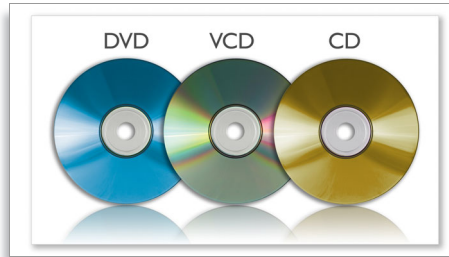

DVD, DVD+/-RW, (S)VCD, CD

The Philips Portable DVD player is compatible with most DVD and CD discs available in the market. DVD, DVD+/-R, DVD+/-RW, (S)VCD and CD – all of them can play on the DVD

player. DVD+/-R is a shorthand term for a DVD drive that can accept both of the common recordable DVD formats. Likewise, DVD+/-RW handles both common rewritable disc types.

Power Resume

The DVD-Video player remembers where you last stopped watching both if it is powered off directly and if the power supply is discontinued. If you did not change to another disc, your player will resume play where you last stopped the movie just by reloading the disc—making your life a lot easier!

DivX Certified

With DivX® support, you are able to enjoy DivX encoded videos and movies from the Internet, including purchased Hollywood films. The DivX media format is an MPEG-4-based video compression technology that enables you to save large files like movies, trailers and music videos on media like CD-R/RW and DVD recordable discs, USB storage and other memory cards for playback on your DivX Certified® Philips device.