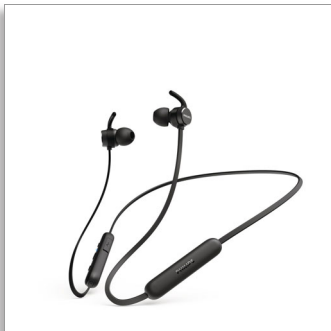

Philips
In-ear wireless headphones
with mic

8-mm drivers/closed-back

Comfort fit
IPX4 splash/sweat resistant
Great passive noise isolation

TAE1205BK

Tangle-free tunes

Keep your music close. These splash- and sweat-resistant wireless headphones give you great sound, a comfortable in-ear fit and up to 7 hours of play time. When you need more, a quick 15-minute charge keeps the music playing for another 1 hour.

Splash resistant. 7 hours of play time.

- IPX4 splash- and sweat-resistant
- 8 mm neodymium drivers. Great sound
- 7 hours of play time. USB-C charging
- Charge for 15 minutes, get 1 hour play time

Easy comfort. Secure fit.

- Secure, flexible, comfortable
- Oval acoustic tube fits comfortably in your ear canal
- Wing tips for a secure fit. Better passive noise isolation
- 3 interchangeable rubber earbud covers

From playlists to calls

- Inline remote. Easily switch from playlist to calls
- Built-in mic with echo cancellation for clear audio
- Smart pairing. Automatically find Bluetooth devices
- Magnetic earbuds. Flat, tangle-resistant cable