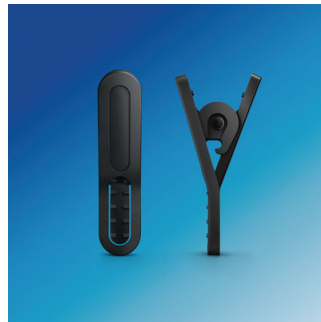

Intensity

- High performance sound pushes you further
- Get immersed in your workout with noise isolation

Freedom

- Extreme comfort for training: 4.3gm ultra light headphones
- Stability ring creates a more secure fit in the ear
- 3 ear tip sizes for the optimum fit
- Cable clip included for tangle-free workout

Highlights

3 ear tip sizes

Your ActionFit headphones come with 3 pairs of ear tips of different sizes, so you get the best possible fit.

High performance sound

8.6mm drivers pump out high performance sound, pushing you to perform at your best.

Noise isolation

In-ear headphones create a tight seal in the ear canal, resulting in a high-impact noise isolation effect. Meanwhile ergonomic acoustic tubes ensure an optimal fit.

Stability ring for secure fit

No dropouts. A rubberized stability ring on the headphones housing locks them in place in your ears.

Tangle-free workout

A cable clip keeps the wires out of your way while you push yourself harder.

Ultralight design