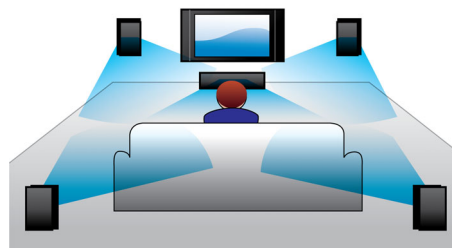

Dolby TrueHD and DTS-HD

Dolby TrueHD and DTS-HD Master Audio Essential deliver the finest sound from your Blu-ray Discs. Audio reproduced is virtually indistinguishable from the studio master, so you hear what the creators intended for you to hear. Dolby TrueHD and DTS-HD Master Audio Essential complete your high definition entertainment experience.