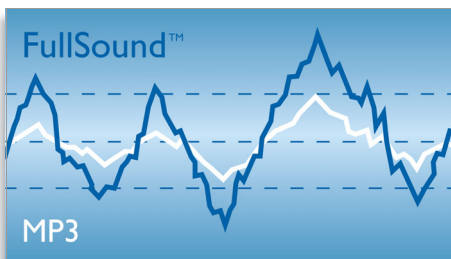

FullSound™

Philips' innovative FullSound technology faithfully restores sonic details to compressed MP3 music, dramatically enriching and enhancing it, so you can experience CD music without any distortion. Based on an audio

post-processing algorithm, FullSound combines Philips' renowned expertise in music reproduction with the power of the latest generation Digital Signal Processor (DSP). The result is fuller bass with more depth and impact, boosted voice and instrument clarity, and rich detail. Rediscover your compressed MP3 music in true-to-life sound that will touch your soul and move your feet.