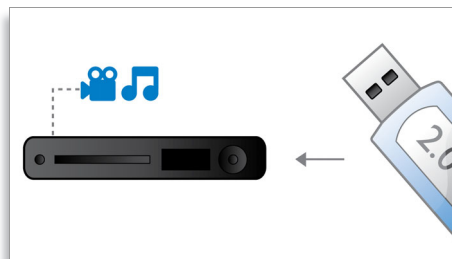

Hi-Speed USB 2.0 Link

The Universal Serial Bus or USB is a protocol standard that is conveniently used to link PCs, peripherals and consumer electronic equipment. Hi-Speed USB devices have a data

HTS3578W/93

transfer rate of up to 480 Mbps - up from the 12 Mbps in original USB ones. With Hi-Speed USB 2.0 Link, all you have to do is plug in your USB device, select the movie, music or photo and play away.