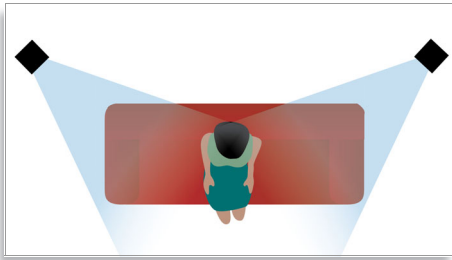

5.1 Home theatre
1100 W RMS power Wireless rear speakers

Highlights

Wireless rear speakers

Wireless rear speakers give you scalability and mobility in speaker placement. Developed using interference-free technology, wireless speakers provide full surround sound without unsightly wire connections.