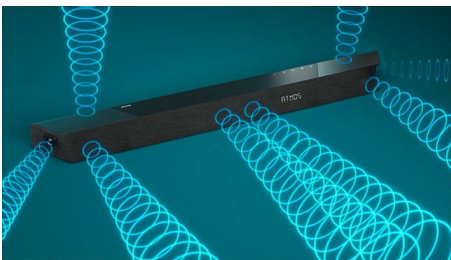

Wider soundstage

Widen the sound! Two extra tweeter speakers at either end of the soundbar broaden the audio to give you a clear separation of instruments. Pick them out easily and hear every instrument in the orchestra like you're really in the hall!