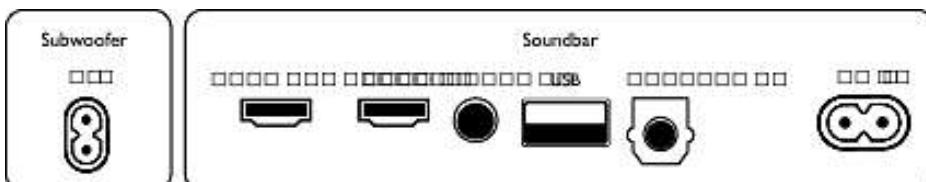

Accessories

- Included accessories: Remote Control (with battery), Power cord, Wall mount bracket, Quick start guide, World Wide Warranty leaflet

Design

- Colour: Black
- Wall mountable

Dimensions

- Main Unit (W x H x D): 940 x 65 x 106 mm
- Main Unit Weight: 3 kg
- Subwoofer (W x H x D): 190 x 410 x 309 mm
- Subwoofer Weight: 6 kg