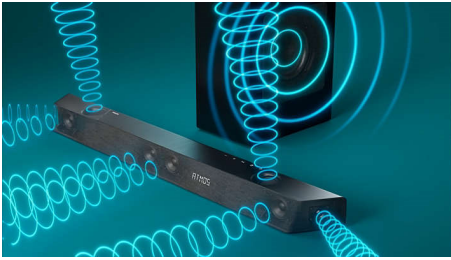

The sound that you want for the content that you love

- DTS Play Fi Home Theatre. Wireless surround sound
- Stadium EQ Mode. Bring the stadium home
- 3.1.2 channels. 720 W max power output. Rich, powerful sound
- Dolby Atmos. Immersive cinematic sound at home

PHILIPS

Soundbar 3.1.2 with wireless subwoofer
720 W max. Wireless subwoofer Dolby Atmos. Cinema Experience, Play-Fi. Home Sound Made Easy,
Connects with voice assistants

Highlights

3.1.2 channels. 720 W max power

This soundbar brings max 720 W (360 W RMS at 10% THD) of powerful and rich sound to everything you watch. 3.1.2 channels fill any room with spellbinding soundtracks, thunderous effects, and crystal clear dialogue. The wireless subwoofer adds impact to every explosion and every beat.