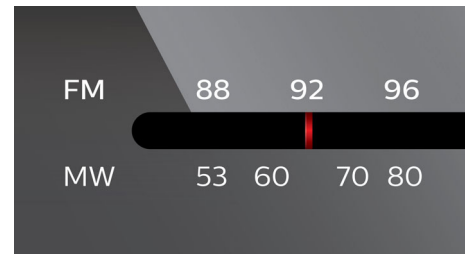

FM/MW tuner

FM/MW (AM) stereo tuner