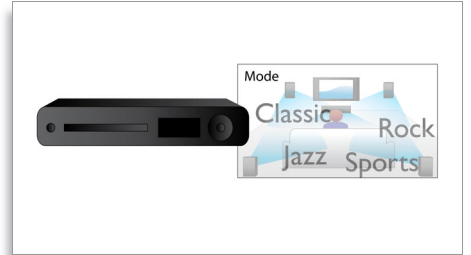

Smart Sound

Smart Sound provides the optimal sound settings for ultra bass, bass, treble and balance so that you can get the best entertainment experience.

Issue date 2010-09-05

Version: 1.0.4

12 NC: 8670 000 37637
EAN: 87 12581 40029 3

© 2010 Koninklijke Philips Electronics N.V.
All Rights reserved.

Specifications are subject to change without notice.
Trademarks are the property of Koninklijke Philips Electronics N.V. or their respective owners.

www.philips.com