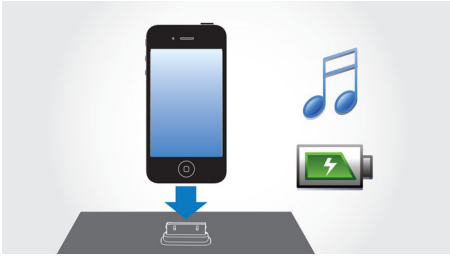

Docking speaker
for iPod/iPhone Clock display

Highlights

Play & charge your iPod/iPhone

Enjoy your favorite MP3 music while charging your iPod/iPhone! The dock lets you connect your portable device directly to the Docking entertainment system so you can listen to your favorite music in superb sound. It also charges your iPod/iPhone while it plays so you can enjoy your music and not have to worry about your portable player battery running out. The Docking entertainment system automatically charges your portable device while it is docked.