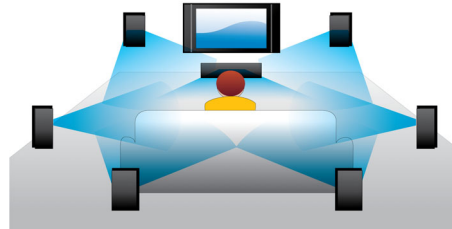

PHILIPS

Highlights

Subtitle Shift

Subtitle Shift is an enhancement feature that lets users manually adjust a movie's subtitle positioning on the television or computer screen. Using the remote control, users can shift the subtitles up and down on the screen. On widescreen displays, such as 21:9 cinema and projectors, the subtitles sometimes get cut off. In order to see them clearly, the user has to change the display aspect ratio, which defeats the purpose of the widescreen. With the Subtitle Shift feature, the user can retain the correct display aspect ratio and have the subtitles ideally positioned on the screen.

Blu-ray Disc playback

Blu-ray Discs have the capacity to carry high definition data, along with pictures in the 1920 x 1080 resolution that defines full high definition images. Scenes come to life as details leap at you, movements smoothen and images turn crystal clear. Blu-ray also delivers uncompressed surround sound - so your audio experience becomes unbelievably real. The high storage capacity of Blu-ray Discs also allow a host of interactive possibilities to be

built in. Seamless navigation during playback and other exciting features like pop-up menus bring a whole new dimension to home entertainment.

Dolby TrueHD

Dolby TrueHD delivers 7.1 channels of the finest sound from your Blu-ray Discs. Audio reproduced is virtually indistinguishable from the studio master, so you hear what the creators intended for you to hear. Dolby TrueHD completes your high definition entertainment experience.

Bonus View

With Bonus View, you can enjoy picture-in-picture with audio choices. A second smaller window - which runs a separate video sequence, appears over the main picture. You can then choose whether you want to listen to what's going on in the smaller window or in the larger one. This allows you to enjoy many special features that are often included in Blu-ray Disc movies. For example, you can watch and listen to the director's comments in the