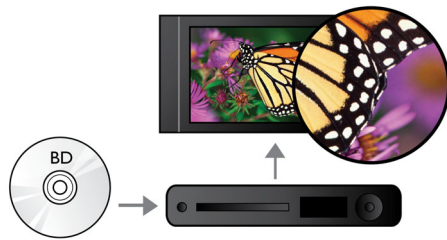

PHILIPS

Highlights

Subtitle Shift

Subtitle Shift is an enhancement feature that lets users manually adjust a movie's subtitle positioning on the television or computer screen. Using the remote control, users can shift the subtitles up and down on the screen. On widescreen displays, such as 21:9 cinema and projectors, the subtitles sometimes get cut off. In order to see them clearly, the user has to change the display aspect ratio, which defeats the purpose of the widescreen. With the Subtitle Shift feature, the user can retain the correct display aspect ratio and have the subtitles ideally positioned on the screen.

Blu-ray Disc playback

Blu-ray Discs have the capacity to carry high definition data, along with pictures in the 1920 x 1080 resolution that defines full high definition images. Scenes come to life as details leap at you, movements smoothen and images turn crystal clear. Blu-ray also delivers uncompressed surround sound - so your audio experience becomes unbelievably real. The high storage capacity of Blu-ray Discs also allow a host of interactive possibilities to be

built in. Seamless navigation during playback and other exciting features like pop-up menus bring a whole new dimension to home entertainment.

Dolby TrueHD

Dolby TrueHD delivers 7.1 channels of the finest sound from your Blu-ray Discs. Audio reproduced is virtually indistinguishable from the studio master, so you hear what the creators intended for you to hear. Dolby TrueHD completes your high definition entertainment experience.