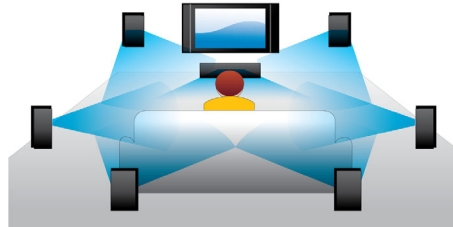

Dolby TrueHD

Dolby TrueHD deliver the finest sound from your Blu-ray Discs. Audio reproduced is virtually indistinguishable from the studio master, so you hear what the creators intended for you to hear. Dolby TrueHD complete your high definition entertainment experience.