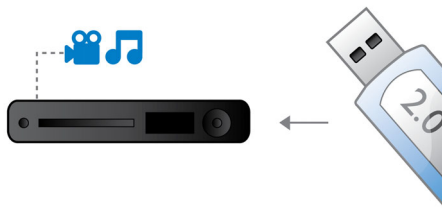

Highlights

HDMI for simple AV connection

HDMI™

HDMI stands for High Definition Multimedia Interface. It is a direct digital connection that can carry digital HD video as well as digital multichannel audio. By eliminating the conversion to analog signals it delivers perfect picture and sound quality, completely free from noise. HDMI is fully backward-compatible with (Digital Video Interface) DVI.

Hi-Speed USB 2.0 Link

The Universal Serial Bus or USB is a protocol standard that is conveniently used to link PCs, peripherals and consumer electronic equipment. Hi-Speed USB devices have a data transfer rate of up to 480 Mbps - up from the 12 Mbps in original USB ones. With Hi-Speed USB 2.0 Link, all you have to do is plug in your

USB device, select the movie, music or photo and play away.