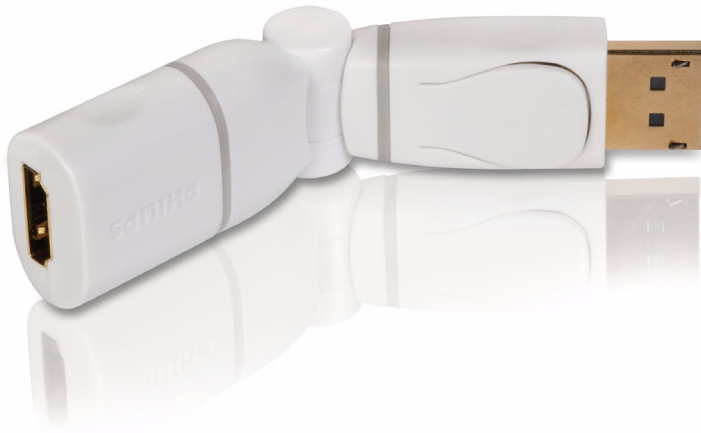

Philips
DisplayPort to HDMI

SWX2127N

Display your PC content on an HDTV

DisplayPort to HDMI

HDMI converter series

Display port to HDMI features

- Connect your DisplayPort-enabled device to an HDTV

Easy installation

- Plug and play for easy use

PHILIPS

Specifications

Inner Carton

- EAN: 87 12581 57341 6
- Gross weight: 0.268 kg
- Inner carton (L x W x H): 16.83 x 6.9 x 22.5 cm
- Net weight: 0.064 kg
- Number of consumer packages: 4
- Tare weight: 0.204 kg