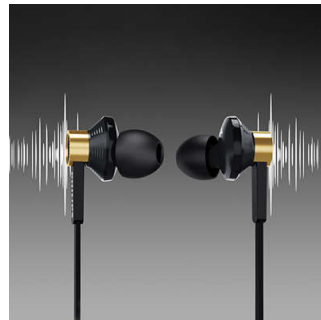

Hybrid architecture

Hybrid architecture utilize high power neodymium magnets for high precision sound and enhanced bass impact. Its hybrid form factor utilizes larger 13.5mm speakers in a

TX2BTBK/27

compact headphone insert, which results in higher quality sound along with true comfort.