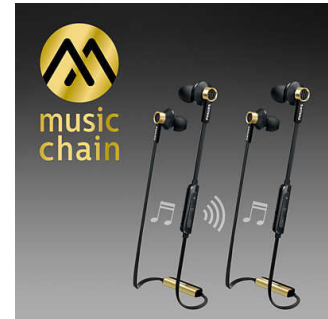

MusicChain™

With MusicChain™, you can easily share the tracks you are playing with a friend. Using Bluetooth® technology, a simple click on the MusicChain™ button on your headphones will pair them with other MusicChain™-enabled headphones.

Tangle-free flat cable

Anti-slip flat cable ensures that your cord always stays tangle free.