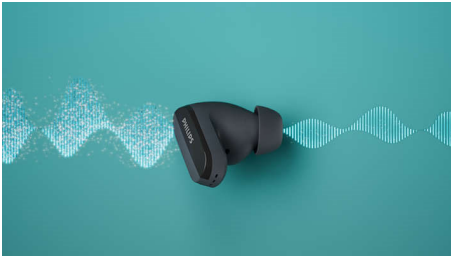

Comfortable and convenient

- Secure, comfortable in-ear fit
- IPX4 splash and sweat resistant
- Multipoint connection and touch controls
- Philips Headphones app. Control noise canceling and more

Ready for you

PHILIPS

Highlights

Noise Canceling

Noise canceling quietens external noise, including wind, so you can focus on your tunes or calls. Leave it on auto or use the Philips Headphones app to adjust. Want to hear more of what's going on around you? Tap an earbud to activate Awareness Mode.

Clearer calls on the go

When you're on a call, a dedicated mic picks up the sound of your voice while an AI algorithm removes background noise from the world around you. The person you're speaking to will hear you, not the traffic or the chatter of people standing next to you!

Secure, comfortable in-ear fit

You get real comfort thanks to soft, interchangeable silicone ear-tip covers. The ear tips insert securely into your ear canal, creating a perfect seal that helps diminish external noise. Plus, the stalks make these earbuds easy to insert and remove.