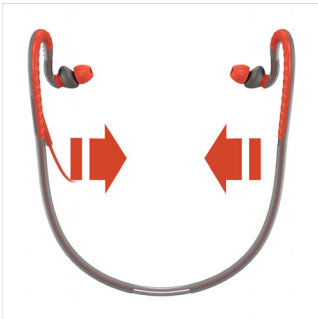

Designed for high performance

- Cable clip and protective pouch for easy use and storage
- Kevlar-reinforced cable for ultimate durability
- Reflective stopper in the cable
- Sweat resistant and rain proof – ideal for any workout
- 8gm headphones for superb fit and ultra lightweight comfort

Excellent sound with added bass boost

- Excellent sound generated by 9mm drivers
- Powerful bass to boost motivation

PHILIPS

Sports neck band headphones
ActionFit Orange & Grey

Highlights

Clip and pouch

ActionFit headphones come with its own clip and pouch for easy cable management and safe storage. Enjoy a tangle-free workout with the clip, then stash your headphones in the breathable pouch. Don't sweat it!

Excellent sound

ActionFit headphones boast finely tuned 9mm drivers that are specifically designed to generate excellent sound. Sound so pristine and powerful that you'll easily immerse in your workout – and get the most out of your music and moves.

Flexible neckband

The neckband of your ActionFit headphones is crafted with supple spring-wire that is designed to fit you naturally and optimally. Its lightweight rubberized earhooks and elastic rubber neckband feel secure yet comfortable throughout any workout.