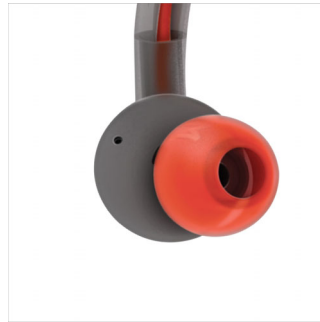

Powerful bass

There's nothing better than a solid groove to get you into your workout rhythm. With ActionFit headphones, your grooves are powered by superbly deep and dynamic bass that will boost any routine, letting you take it to a higher level.