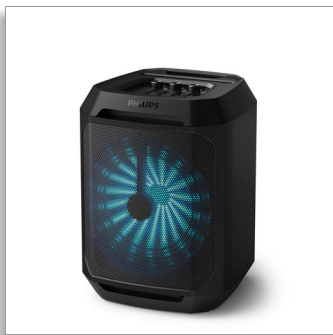

Philips
Bluetooth party speaker

Party light

True Wireless dual connect
Karaoke input with echo effect
Built-in rechargeable battery

TAX2208

Get the party started

This Bluetooth party speaker kicks your party into gear. With a party light and karaoke function, you can also connect two speakers wirelessly for amazing stereo sound. Up to 7 hours of play time also lets you move the celebrations outside.

Big sound and good times

- Connect easily via Bluetooth or audio-in
- DBB bass boost for extra power
- Different light modes let you choose your party atmosphere

Make the music yours

- Buttons to control power, volume and navigate your playlist
- Karaoke mic input. Knobs to control volume and echo effect
- TWS. Pair two speakers wirelessly for great stereo sound

Take the party with you

- Carry handle makes it easy to transport the speaker
- Fully charged battery gives up to 7 hours play time
- Storage slot to keep your phone handy

PHILIPS

Bluetooth party speaker

Party light True Wireless dual connect, Karaoke input with echo effect, Built-in rechargeable battery

TAX2208/00

Highlights

Different light modes

Every party needs a lightshow. Built in behind the speaker's grille sits a fan of lights that will pulse, flash and glow along with your music. Select from different light modes to suit your party atmosphere.