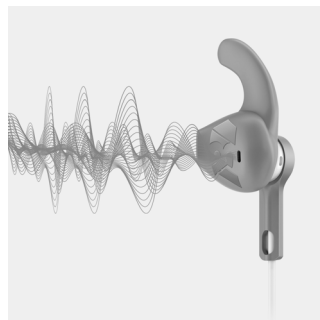

Push harder

- High performance sound drives peak performance
- Insert earphones provide sound isolation

Freedom

- 4.3g ultra lightweight design provides ultimate comfort*
- Stability ring increase secure fit in the ear
- 3 ear tip sizes for the optimum fit
- Cable clip included for tangle-free workout

Cable clip

A cable clip comes included with ActionFit earphones, keeping the cable out of your way while you push yourself harder.

Sporty carrying pouch for easy

Sporty carrying pouch for easy storage

Hands free call

Remote control and mic for switching from music to call

High performance sound

8.6mm neodymium drivers pump out high performance sound, pushing you to perform at your best.

Kevlar® Reinforced cable

Kevlar® reinforced headphone cables are tough enough to survive even the roughest of workouts.

Stability ring

A rubberized stability ring on the body of the earphones lock them in place when you put them in your ears so you need never worry about them dropping out.

Sound isolation

Insert earphones create a tight seal in the ear canal, resulting in a strong isolation effect. Our oval acoustics tubes are ergonomically optimized to ensure exceptional fit.