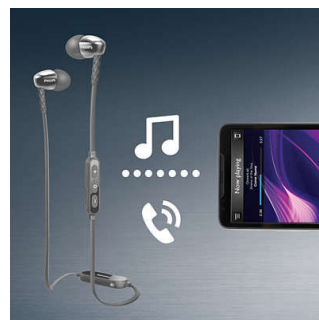

Wireless music and calls

Pair your smart device with your headphones using Bluetooth and enjoy the freedom of crystal clear music and phone calls – without the hassle of cables. Change tracks and answer calls with the easy to use remote control.