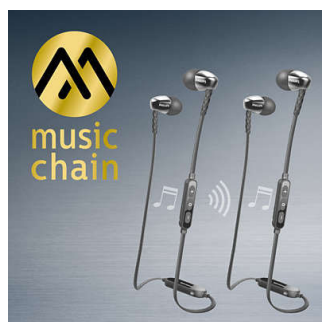

MusicChain™

With MusicChain™, you can easily share the tracks you are playing with a friend. Using Bluetooth® technology, a simple click on the MusicChain™ button on your headphones will

SHB5900PK/00

pair them with other MusicChain™-enabled headphones.