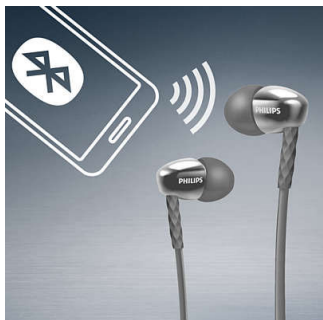

Wireless Bluetooth® headphones
8mm drivers/closed-back In-ear, NFC

Highlights

Bluetooth technology

Pair your headphones with any Bluetooth device for crystal clear music enjoyment – wirelessly.