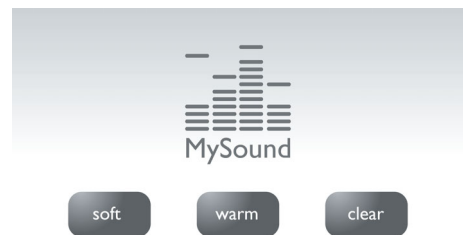

MySound profiles

Sound perception is subjective, and everyone has their own listening preference. MySound brings personality back to every conversation by allowing you to choose the audio profile that best matches your sound preferences: Clear – to make voices sound crisper and clearer; Soft – for friendly, softer tones; Warm – to make voices sound welcoming and warm.