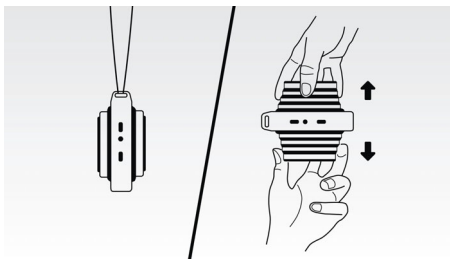

PHILIPS

Wireless portable speaker
Bluetooth Rechargeable battery, 2W

Highlights

Wireless music streaming

Bluetooth is a short range wireless communication technology that is both robust and energy-efficient. The technology allows easy wireless connection to iPod/iPhone/iPad or other Bluetooth devices, such as smartphones, tablets or even laptops. So you can enjoy your favorite music, sound from video or game wireless on this speaker easily.

Pull out the speaker

This expandable speaker can be shrunk down for music on the go or opened up for better quality sound, simply grab it at the top and bottom and pull.

Anti-clipping function

Anti-Clipping lets you play music louder and keeps it high quality, even when the battery is low. It accepts a range of input signals, from 300mV to 1000mV and keeps your speakers safe from damage by distortion. This built-in function monitors the musical signal as it goes through the amplifier and keeps peaks within the amplifier's range, preventing the audio distortion caused by clipping without affecting loudness. A