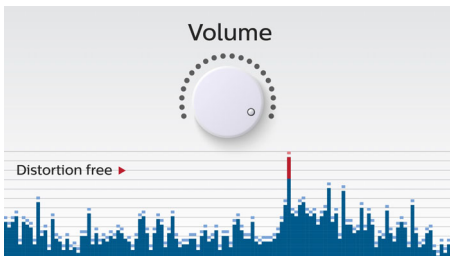

Pull out the speaker

This expandable speaker can be shrunk down for music on the go or opened up for better quality sound, simply grab it at the top and bottom and pull.

Anti-clipping function

Anti-Clipping lets you play music louder and keeps it high quality, even when the battery is low. It accepts a range of input signals, from 300mV to 1000mV and keeps your speakers safe from damage by distortion. This built-in function monitors the musical signal as it goes through the amplifier and keeps peaks within the amplifier's range, preventing the audio distortion caused by clipping without affecting loudness. A