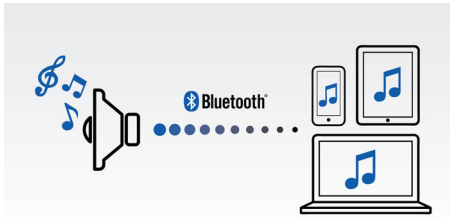

Impressive sound

- Advanced audio performance with a slim design
- Pull out the speaker for better quality sound
- Anti-clipping function for loud, distortion free music

Simplicity in use

- Wireless music streaming via Bluetooth
- Audio-in for easy connection to almost any electronic device

Designed for grab and go

- Built-in rechargeable battery for music playback anywhere
- Up to 12 hours music playtime
- Carry it anywhere with the by-packed finely knitted strip

Go green with me

- Certified Green Product: Strong commitment to sustainability

PHILIPS

Wireless portable speaker
Bluetooth Rechargeable battery, 2W

Highlights

Wireless music streaming

Bluetooth is a short range wireless communication technology that is both robust and energy-efficient. The technology allows easy wireless connection to iPod/iPhone/iPad or other Bluetooth devices, such as smartphones, tablets or even laptops. So you can enjoy your favorite music, sound from video or game wireless on this speaker easily.

Pull out the speaker

This expandable speaker can be shrunk down for music on the go or opened up for better quality sound, simply grab it at the top and bottom and pull.

Anti-clipping function

Anti-Clipping lets you play music louder and keeps it high quality, even when the battery is low. It accepts a range of input signals, from 300mV to 1000mV and keeps your speakers safe from damage by distortion. This built-in function monitors the musical signal as it goes through the amplifier and keeps peaks within the amplifier's range, preventing the audio distortion caused by clipping without affecting loudness. A