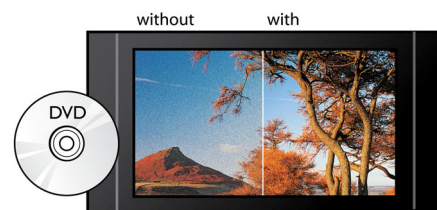

DVD video upscaling

HDMI 1080p upscaling delivers images that are crystal clear. DVD movies in standard

definition can now be enjoyed in high definition resolution - ensuring more details and more true-to-life pictures. Progressive Scan (represented by "p" in "1080p") eliminates the line structure prevalent on TV screens, again ensuring relentlessly sharp images. To top it off, HDMI makes a direct digital connection that can carry uncompressed digital HD video as well as digital multi-channel audio, without conversions to analog - delivering perfect picture and sound quality, completely free from noise.