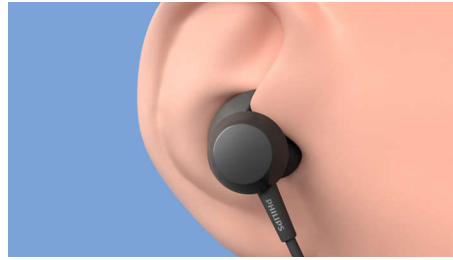

From playlists to calls

- Headphone cable sits comfortably behind your neck
- Inline remote. Easily switch from playlist to calls
- Smart pairing. Automatically find Bluetooth devices

Easy comfort

- Secure, flexible, comfortable
- 3 interchangeable rubber earbud covers
- Oval acoustic tube fits comfortably in your ear canal
- Wing tips for a secure fit. Better passive noise isolation

PHILIPS

In-ear wireless headphones
8.2mm drivers/ closed back In-ear

TAE4205BK/00

Highlights

BASS boost button

These wireless headphones boast 8.2 mm neodymium drivers that give you clear sound and punchy bass. When you want more, simply press the BASS boost button on the in-line remote. You'll feel the difference instantly.

Secure, flexible, comfortable

The oval acoustic tube and interchangeable earbud covers give you a comfortable in-ear fit. Soft wing tips fit snugly under the ridge of your ear, enabling a secure fit and better passive noise isolation.

Inline remote.

Take a call, pause your playlist. All without touching your smartphone. Smart Bluetooth pairing means these headphones remember the last devices they were paired with.

rubber ear covers

3 interchangeable rubber earbud covers