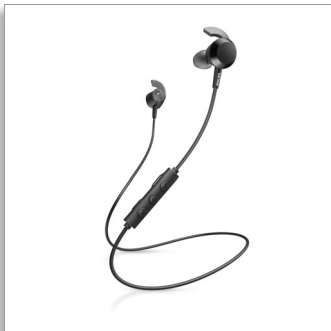

Philips
In-ear wireless headphones

8.2mm drivers/ closed back
In-ear

TAE4205BK

Feel that bass

Love those moments where the bass kicks in? These in-ear wireless headphones deliver stronger bass at the touch of a button! You get 10 hours play time, fast charging, and soft wing tips for a secure fit and better passive noise isolation.

10 hours play time. Big bold bass.

- BASS boost button. Instantly stronger bass
- 10 hours play time. USB-C charging
- Powerful 8.2 mm neodymium drivers
- Quick Charge. Charge for 15 minutes, train extra 1.5 hours

From playlists to calls

- Headphone cable sits comfortably behind your neck
- Inline remote. Easily switch from playlist to calls
- Smart pairing. Automatically find Bluetooth devices

Easy comfort

- Secure, flexible, comfortable
- 3 interchangeable rubber earbud covers
- Oval acoustic tube fits comfortably in your ear canal
- Wing tips for a secure fit. Better passive noise isolation

Secure, flexible, comfortable

The oval acoustic tube and interchangeable earbud covers give you a comfortable in-ear fit. Soft wing tips fit snugly under the ridge of your ear, enabling a secure fit and better passive noise isolation.