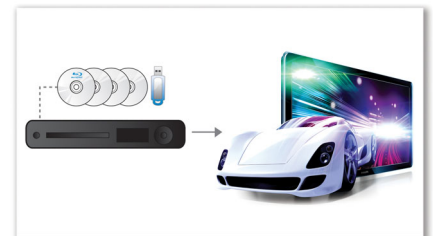

Plays it all

Play virtually any disc and any media format you want - whether they be 3D Blu-ray Discs, DVDs, VCDs, CDs or USB devices. Experience the unbeatable convenience of great playability, and the luxury of sharing media files on your TV or home theater system.