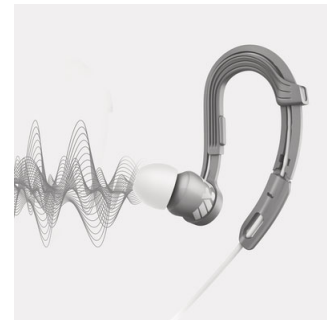

Adjustable earhook

An adjustable ear hook ensures the ActionFit SHQ3300 headphones fit your ears perfectly.

Just put the headphones on and slide the adjustable hook up or down for a snug fit. Whatever your workout or terrain, your headphones will stay on comfortably.

Cable clip

A cable clip comes included with ActionFit earphones, keeping the cable out of your way while you push yourself harder.

Sporty carrying pouch for easy storage

Kevlar® Reinforced cable

Kevlar® reinforced headphone cables are tough enough to survive even the roughest of workouts.

Sweat and moisture proof

Sweat or rain will no longer stop you from maxing yourself out to your favorite tunes. These Actionfit sports headphones materials are sweat and water proof making them the perfect workout companion whatever the weather.

High performance sound

8.6mm neodymium drivers pump out high performance sound, pushing you to perform at your best.

Sound isolation

Insert earphones create a tight seal in the ear canal, resulting in a strong isolation effect. Our oval acoustics tubes are ergonomically optimized to ensure exceptional fit.