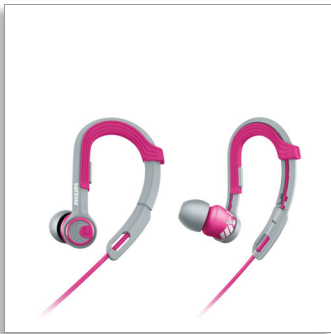

Philips
Sports headphones

8.6mm drivers/closed-back
Earhook

SHQ3300PK

Experience freedom. Stop at nothing

Secure fit and lightweight

Lightweight, sweatproof and adjustable earhook equipped, the Actionfit SHQ3300 headphones let you focus on working out without losing motivation. Train to incredible sound and barely-there comfort.

Intensity

- High performance sound drives peak performance
- Insert earphones provide sound isolation

Freedom

- 7.1g ultra lightweight design provides ultimate comfort*
- 3 ear tip sizes for the optimum fit
- Adjustable earhook for personalized fit
- Cable clip included for tangle-free workout

SHQ3300PK/00

Highlights

3 choices of ear tips sizes

3 ear tip sizes for the optimum fit

7.1g ultra lightweight design*

Weighing in at just 7.1g, these Actionfit sports earphones are so light and comfortable that you will forget you are even wearing them. Perfect for keeping you going right through the hard final miles.

Design

- Color: Pink

Connectivity

- Cable Connection: two-parallel, symmetric
- Cable length: 1.2 m
- Connector: 3.5 mm
- Finishing of connector: gold-plated
- Finishing of connector: Gold plated

Accessories