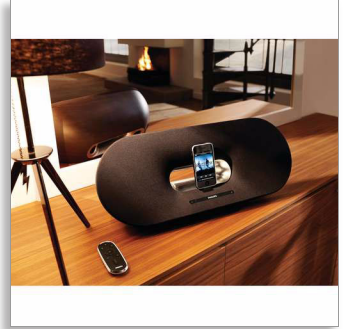

Philips
docking speaker

for iPod/iPhone/iPad

DS9000

Experience true fidelity

with this docking speaker

Philips DS9000/12 docking speaker is the gateway to everything you hold precious about music. Built with premium components & natural wood, it unleashes full fidelity from iPod/iPhone/iPad, offering a sound experience true to the original.

Proximity sensor

Most top-grade audiophile appliances allow the display to be turned off – for absolute enjoyment of music, and for power to be focused on sound reproduction. With the proximity sensor feature, you can enjoy that too. Walk away and the illuminated functional keys automatically dim. When your hand draws near, the functional keys light up so you can control your music without fuss.

Audiophile-quality drivers

Philips docking speaker features a ring radiator tweeter - a high quality transducer used in Hi-

Fi speaker concepts - which blends ultimate high-frequency reproduction with astonishing alongside incredible accuracy and details. Distortion is reduced to an absolute minimum, allowing the finest music nuances to be revealed in its full fidelity.

reddot design award
winner 2010

Red Dot Award 2010

The Fidelio Primo docking speaker DS9000, designed for people who want to enjoy their music in style. Built with audiophile level drivers and a lovely smooth wooden cabinet combined with a metal honeycomb on the inside, it certainly has all the hallmarks of a quality product. This true stereo's architecture not only reflects a superior sound performance and radiates authentic sound, its stunning unique, seamless design also look beautiful even when it's not in use.