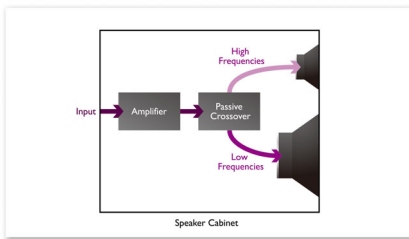

- Proximity sensor to activate backlit control panel
- Dock any iPod/iPhone, even in its case
- Free DockStudio app for internet radio & other cool feature

PHILIPS

Highlights

Passive crossover

Passive crossover design lets you hear every note clearly so your music comes out amazingly pure, natural and complete. Through complex engineering, each part of the full audible spectrum of sound frequencies is separated and sent to the appropriate drivers. Signals beyond a driver's frequency response are never sent, so sound quality is vastly improved and distortion level greatly reduced. Together with premium electronic components, passive crossover delivers audio that is coherent, uncompromised and faithful to the original.