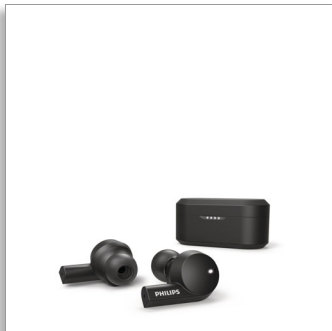

Philips  
In-ear true wireless  
headphones

8mm drivers/closed-back  
Active Noise Canceling  
Black  
Bluetooth®

TAT5505BK