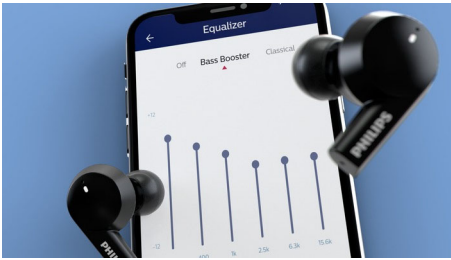

Philips Headphones app

Enhance the bass. Tone down the treble. The Philips Headphones app puts you in charge of the music you're listening to. Adjust levels yourself or choose from preset sound styles.

You can also switch between preset ANC modes with a single tap.

Dual mics for clear calls

Two mics in each earbud focus on the sound of your voice, reducing noise from the world around you. If you're in a quieter place and don't need to block out noise while you're speaking, mono mode lets you use just one earbud to talk.

Charging case.

You get up to 20 hours play time with the charging case, and the headphones will play for 5 hours from a single charge (4.5 hours with ANC). A speedy 15-minute charge gives you an extra hour. It takes two hours to charge the case via USB-C.