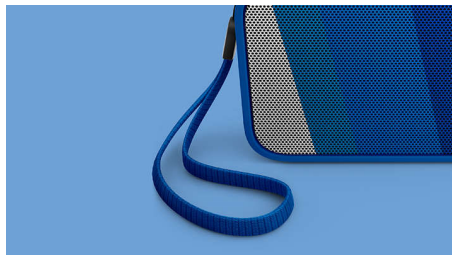

PHILIPS

wireless portable speaker
Bluetooth® Splash proof, By-packed strap, 8hrs, rechargeable battery

BT110A/00

Highlights

Wireless music streaming

Bluetooth is a short range wireless communication technology that is both robust and energy-efficient. The technology allows easy wireless connection to iPod/iPhone/iPad or other Bluetooth devices, such as smartphones, tablets or even laptops. So you can enjoy your favorite music, sound from video or game wireless on this speaker easily.

Anti-clipping function

Anti-Clipping lets you play music louder and keeps it high quality, even when the battery is low. It accepts a range of input signals, from 300mV to 1000mV and keeps your speakers safe from damage by distortion. This built-in function monitors the musical signal as it goes through the amplifier and keeps peaks within the amplifier's range, preventing the audio distortion caused by clipping without affecting loudness. A portable speaker's ability to reproduce musical peaks decreases along with battery power, yet anti-clipping reduces peaks caused by low battery, keeping music distortion free.

by-packed finely knitted strap

Our by-packed strap is made of a vibrant and finely knitted fabric sleeve making it stylish enough to be a fashion accessory.

Built-in microphone

With its built-in microphone, this speaker also works as a speaker phone. When a call comes in, the music is put on pause and you can talk via the speaker. Call for a business meeting.