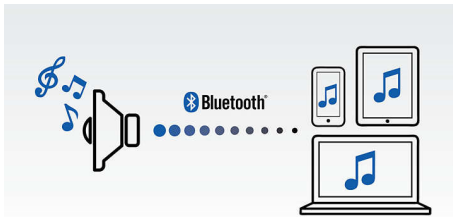

- Built-in rechargeable battery for music playback anywhere
- Splash-proof design ideal for outdoor use (IPX4)
- Carry it anywhere with the by-packed finely knitted strap

Simplicity in use

- Built-in microphone for hands-free phone calls
- Audio-in for easy connection to almost any electronic device
- Wireless music streaming via Bluetooth

PHILIPS

wireless portable speaker
Bluetooth® Splash proof, By-packed strap, 8hrs, rechargeable battery

BT110A/00

Highlights

Wireless music streaming

Bluetooth is a short range wireless communication technology that is both robust and energy-efficient. The technology allows easy wireless connection to iPod/iPhone/iPad or other Bluetooth devices, such as smartphones, tablets or even laptops. So you can enjoy your favorite music, sound from video or game wireless on this speaker easily.

Anti-clipping function

Anti-Clipping lets you play music louder and keeps it high quality, even when the battery is low. It accepts a range of input signals, from 300mV to 1000mV and keeps your speakers safe from damage by distortion. This built-in function monitors the musical signal as it goes through the amplifier and keeps peaks within the amplifier's range, preventing the audio distortion caused by clipping without affecting loudness. A portable speaker's ability to reproduce musical peaks decreases along with battery power, yet anti-clipping reduces peaks caused by low battery, keeping music distortion free.