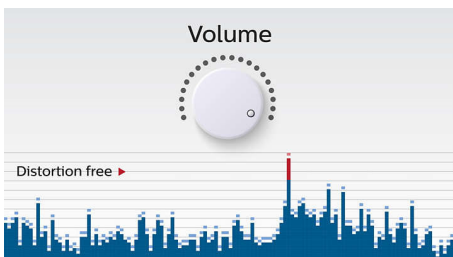

PHILIPS

wireless portable speaker
Bluetooth® Splash proof, By-packed strap, 8hrs, rechargeable battery

BT110A/00

Highlights

Wireless music streaming

Bluetooth is a short range wireless communication technology that is both robust and energy-efficient. The technology allows easy wireless connection to iPod/iPhone/iPad or other Bluetooth devices, such as smartphones, tablets or even laptops. So you can enjoy your favorite music, sound from video or game wireless on this speaker easily.

Anti-clipping function

Anti-Clipping lets you play music louder and keeps it high quality, even when the battery is low. It accepts a range of input signals, from 300mV to 1000mV and keeps your speakers safe from damage by distortion. This built-in function monitors the musical signal as it goes through the amplifier and keeps peaks within the amplifier's range, preventing the audio distortion caused by clipping without affecting loudness. A portable speaker's ability to reproduce musical peaks decreases along with battery power, yet anti-clipping reduces peaks caused by low battery, keeping music distortion free.