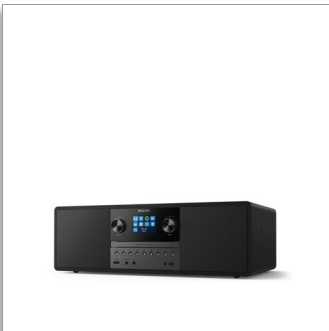

Philips Micro Music System

Internet radio, DAB+

Bluetooth, Spotify Connect
USB, MP3-CD
50W

TAM6805

All in one

With internet radio, Spotify Connect, Bluetooth, and a CD player, this compact all-in-one micro system can play it all. You can also connect other sources via audio-in or USB. Enjoy richer sound from a system that fits into almost any room.

Rich sound for your music

- Compact all-in-one micro system
- Integrated bass-reflex speaker system
- 2x 3" full-range drivers. 50 W maximum output power
- Digital Sound Control. Choose a preset sound style

Fill the room with tunes

- At home in your home
- AC-powered. Remote control
- Main unit dimensions: 420x262x140 mm

PHILIPS

Highlights

All your music

From classic tunes to the latest podcasts. You can stream Spotify's best-quality signal over Wi-Fi with Spotify Connect. You can also stream playlists and more via Bluetooth, play CDs, or connect to other sources via audio-in or USB.

Rich sound for your music

Two speakers are built right into the cabinet of this all-in-one micro system. You get clear sound and good bass from the full-range drivers and bass-reflex ports. The 50 W maximum output is perfect for kitchens, offices, and smaller living areas.